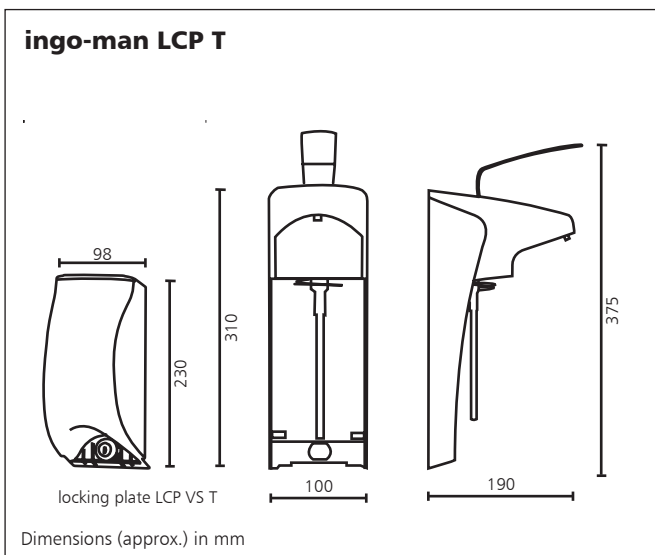

# ingo-man® LCP E • LCP T

dispenser for soap and disinfectant  
 plastic housing • exchangeable pump  
 for disposable bottles • long operating lever

Ophardt Hygiene-Technik GmbH + Co. KG  
 Lindenau 27 • D-47661 Isum  
 Tel.: +49 2835 18-0 • Fax: +49 2835 18-77  
 E-Mail: info@ophardt.com • www.ophardt.com

## Technical Data

Housing: Plastic, white  
 Dosing pump: Plastic pump, dishwasher-proof  
 Dosing: approx. 1,8 ml/stroke, reducible in 3 steps  
 Operating lever: Stainless steel  
 Wall bracket: Plastic  
 Wall mounting: with three plugs and screws

## Description for tender

- |            |  |                        |
|------------|--|------------------------|
| ..... pcs. | <b>ingo-man LCP E</b>  | <b>Art-No. 1413675</b> |
|            | dispenser for soap and disinfectant, 500 ml, plastic housing, white, long operating lever, exchangeable synthetic material pump<br>Dimensions: W 90 x H 330 x D 190 mm   |                        |
| ..... pcs. | <b>ingo-man LCP T</b>  | <b>Art-No. 1413955</b> |
|            | dispenser for soap and disinfectant, 1000 ml, plastic housing, white, long operating lever, exchangeable synthetic material pump<br>Dimensions: W 100 x H 375 x D 190 mm |                        |
| ..... pcs. | <b>ingo-man LCP VS E</b>   | <b>Art-No. 1416315</b> |
|            | locking plate, transparente, clear, for LCP E, 500 ml, plastic lock with metal key<br>Dimensions: W 89 x H 195 mm  |                        |
| ..... pcs. | <b>ingo-man LCP VS T</b>   | <b>Art-No. 1416316</b> |
|            | locking plate, transparente, clear, for LCP T, 1000 ml, with plastic lock and metal key<br>Dimensions: W 98 x H 230 mm   |                        |