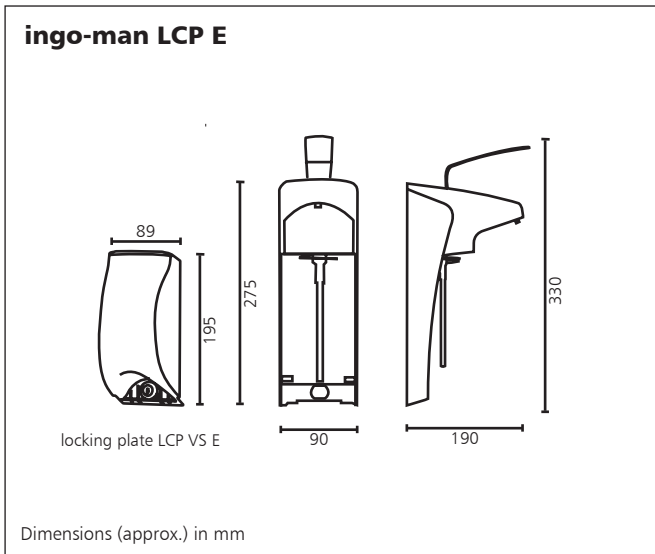

# ingo-man® LCP E • LCP T

dispenser for soap and disinfectant  
 plastic housing • exchangeable pump  
 for disposable bottles • long operating lever

Ophardt Hygiene-Technik GmbH + Co. KG  
 Lindenau 27 • D-47661 Isum  
 Tel.: +49 2835 18-0 • Fax: +49 2835 18-77  
 E-Mail: info@ophardt.com • www.ophardt.com

## Technical Data

Housing: Plastic, white  
 Dosing pump: Plastic pump, dishwasher-proof  
 Dosing: approx. 1,8 ml/stroke, reducible in 3 steps  
 Operating lever: Stainless steel  
 Wall bracket: Plastic  
 Wall mounting: with three plugs and screws

## Description for tender

- |            |  |                        |
|------------|--|------------------------|
| ..... pcs. | <b>ingo-man LCP E</b>  | <b>Art-No. 1413675</b> |
|            | dispenser for soap and disinfectant, 500 ml, plastic housing, white, long operating lever, exchangeable synthetic material pump<br>Dimensions: W 90 x H 330 x D 190 mm   |                        |
| ..... pcs. | <b>ingo-man LCP T</b>  | <b>Art-No. 1413955</b> |
|            | dispenser for soap and disinfectant, 1000 ml, plastic housing, white, long operating lever, exchangeable synthetic material pump<br>Dimensions: W 100 x H 375 x D 190 mm |                        |
| ..... pcs. | <b>ingo-man LCP VS E</b>   | <b>Art-No. 1416315</b> |
|            | locking plate, transparente, clear, for LCP E, 500 ml, plastic lock with metal key<br>Dimensions: W 89 x H 195 mm  |                        |
| ..... pcs. | <b>ingo-man LCP VS T</b>   | <b>Art-No. 1416316</b> |
|            | locking plate, transparente, clear, for LCP T, 1000 ml, with plastic lock and metal key<br>Dimensions: W 98 x H 230 mm   |                        |