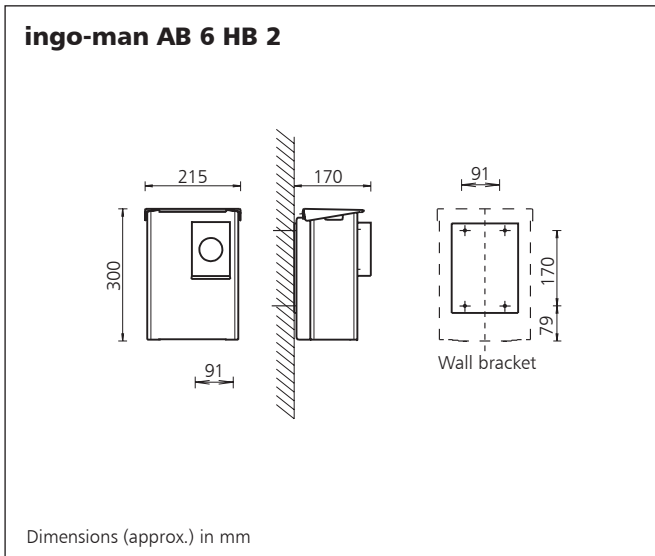

ingo-man® AB 6 HB 2 • HB 2

hygienic waste bin with hygiene bag dispenser
for wall mounting • detachable
dispenser for poly bags

Ophardt Hygiene-Technik GmbH + Co. KG
Lindenau 27 • D-47661 Issum
Tel.: +49 2835 18-0 • Fax: +49 2835 18-77
E-Mail: info@ophardt.com • www.ophardt.com

Hygienic waste bin with hygiene bag dispenser

- for the hygienic disposal of sanitary towels for lady's toilet in medical and public facilities
- with polyester bag fixing

Hygiene bag dispenser

- ideal for lady's toilet

Technical Data AB 6 HB 2

Container: Aluminium, silver anodized, white powder coated (RAL 9010), or stainless steel, ground
Wall bracket: Material such as container
Wall mounting: with four plugs and screws
Capacity: 6 liters

Technical Data HB 2

Material: Aluminium, silver anodized, white powder coated (RAL 9010), or stainless steel, ground
Wall mounting: with two plugs and screws

Description for tender

..... pcs. **ingo-man AB 6 HB 2 A Art.-No. 1415091**
hygienic waste bin with hinged cover, 6 liters, with hygienic bag dispenser for poly bags, aluminium, silver anodized, for wall mounting, with wall bracket, detachable
Dimensions: W 215 x H 300 x D 170 mm

..... pcs. **ingo-man AB 6 HB 2 P Art.-No. 1415092**
hygienic waste bin with hinged cover, 6 liters, with hygienic bag dispenser for poly bags, aluminium, white powder coated (RAL 9010), for wall mounting, with wall bracket, detachable
Dimensions: W 215 x H 300 x D 170 mm

..... pcs. **ingo-man AB 6 HB 2 E Art.-No. 1415093**
hygienic waste bin with hinged cover, 6 liters, with hygienic bag dispenser for poly bags, stainless steel, ground for wall mounting, with wall bracket, detachable
Dimensions: W 215 x H 300 x D 170 mm

..... pcs. **ingo-man HB 2 P Art.-No. 1412012**
hygienic bag dispenser for poly bags, stainless steel, white powder coated (RAL 9010), for wall mounting
Dimensions: W 91 x H 136 x D 24 mm

..... pcs. **ingo-man HB 2 E Art.-No. 1412013**
hygienic bag dispenser for poly bags, stainless steel, ground, for wall mounting
Dimensions: W 91 x H 136 x D 24 mm

Product: **ingo-man®**
Manufacturer: OPHARDT HYGIENE-TECHNIK GmbH + Co. KG