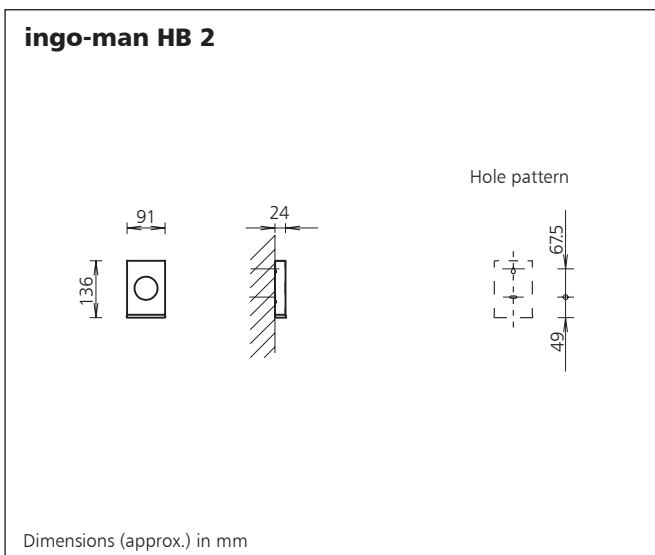

ingo-man® AB 6 HB 2 • HB 2

hygienic waste bin with hygiene bag dispenser
for wall mounting • detachable
dispenser for poly bags

Ophardt Hygiene-Technik GmbH + Co. KG
Lindenau 27 • D-47661 Issum
Tel.: +49 2835 18-0 • Fax: +49 2835 18-77
E-Mail: info@ophardt.com • www.ophardt.com

Hygienic waste bin with hygiene bag dispenser

- for the hygienic disposal of sanitary towels for lady's toilet in medical and public facilities
- with polyester bag fixing

Hygiene bag dispenser

- ideal for lady's toilet

Technical Data AB 6 HB 2

Container: Aluminium, silver anodized, white powder coated (RAL 9010), or stainless steel, ground
Wall bracket: Material such as container
Wall mounting: with four plugs and screws
Capacity: 6 liters

Technical Data HB 2

Material: Aluminium, silver anodized, white powder coated (RAL 9010), or stainless steel, ground
Wall mounting: with two plugs and screws

Description for tender

..... pcs. **ingo-man AB 6 HB 2 A Art.-No. 1415091**
hygienic waste bin with hinged cover, 6 liters, with hygienic bag dispenser for poly bags, aluminium, silver anodized, for wall mounting, with wall bracket, detachable
Dimensions: W 215 x H 300 x D 170 mm

..... pcs. **ingo-man AB 6 HB 2 P Art.-No. 1415092**
hygienic waste bin with hinged cover, 6 liters, with hygienic bag dispenser for poly bags, aluminium, white powder coated (RAL 9010), for wall mounting, with wall bracket, detachable
Dimensions: W 215 x H 300 x D 170 mm

..... pcs. **ingo-man AB 6 HB 2 E Art.-No. 1415093**
hygienic waste bin with hinged cover, 6 liters, with hygienic bag dispenser for poly bags, stainless steel, ground for wall mounting, with wall bracket, detachable
Dimensions: W 215 x H 300 x D 170 mm

..... pcs. **ingo-man HB 2 P Art.-No. 1412012**
hygienic bag dispenser for poly bags, stainless steel, white powder coated (RAL 9010), for wall mounting
Dimensions: W 91 x H 136 x D 24 mm

..... pcs. **ingo-man HB 2 E Art.-No. 1412013**
hygienic bag dispenser for poly bags, stainless steel, ground, for wall mounting
Dimensions: W 91 x H 136 x D 24 mm

Product: **ingo-man®**
Manufacturer: OPHARDT HYGIENE-TECHNIK GmbH + Co. KG